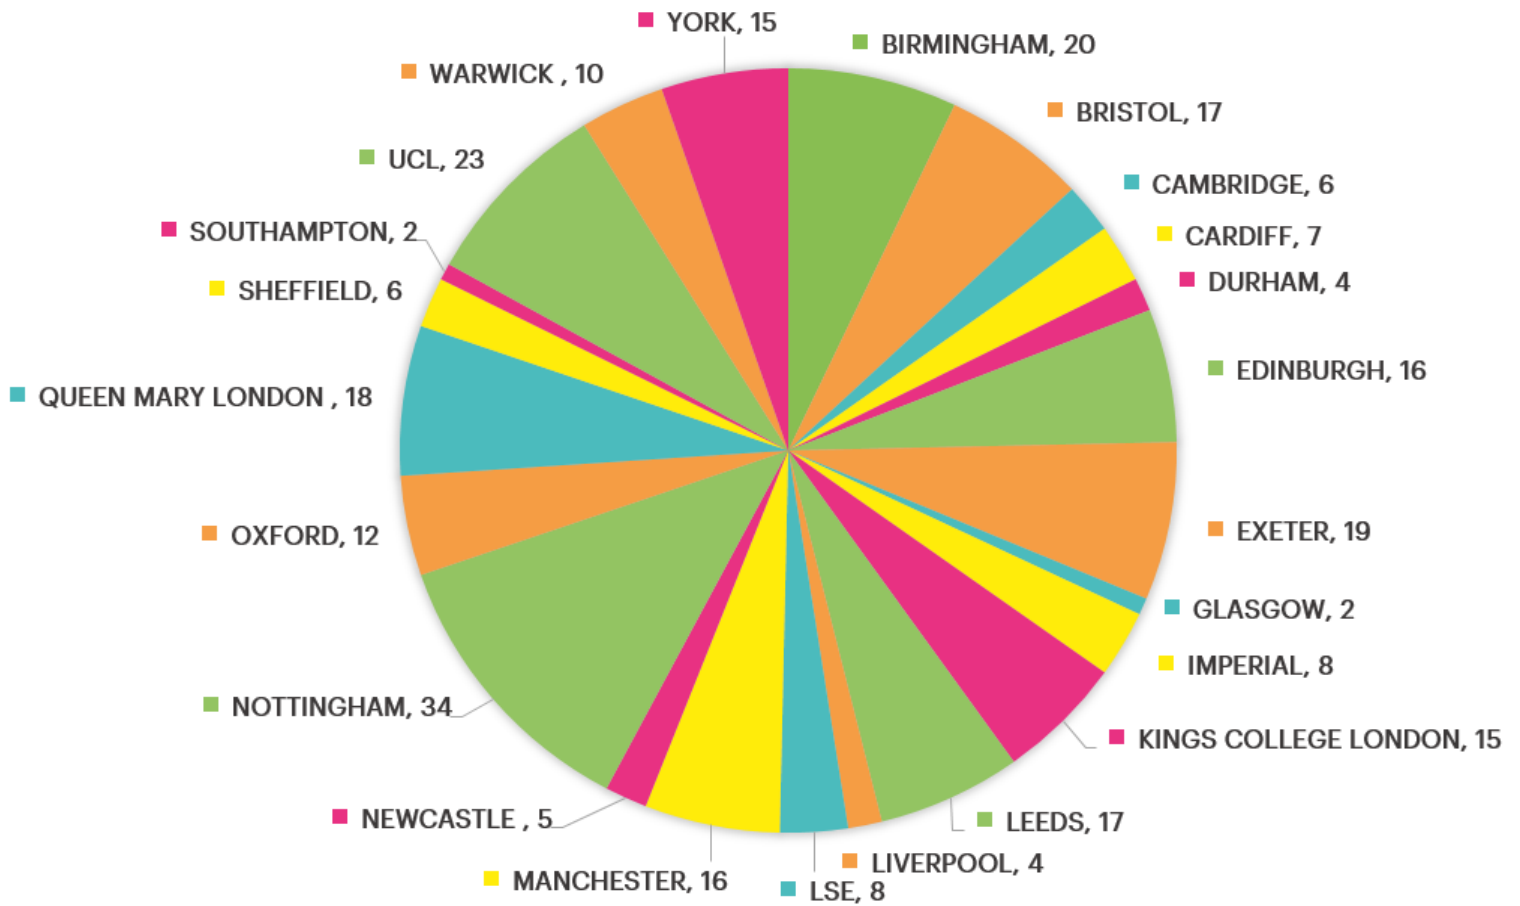

# Popular University Destinations:

Birmingham Bristol  
 Cambridge Cardiff Durham  
 Edinburgh Exeter Glasgow  
 Imperial Kings College London  
 Leeds LSE Manchester  
 Newcastle Nottingham  
 Oxford Queen Mary London  
 Sheffield Southampton  
 UCL Warwick York

From 2017-2020 58% of our Upper Sixth Leavers have gone on to Russell Group Universities