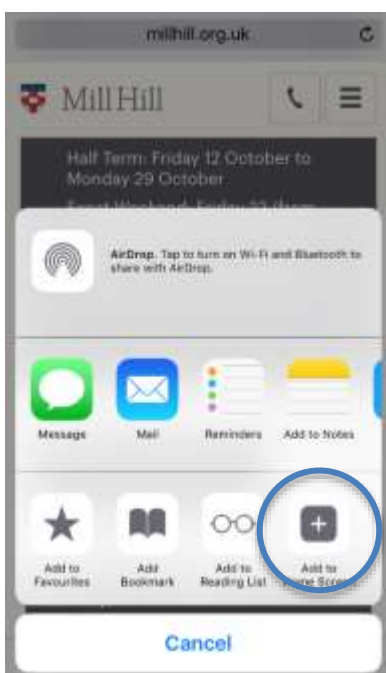

If you wish to sync events to your calendar individually, this can be done through clicking **'Add to my calendar'**

1. If you are visiting our calendar website on your mobile phone you will notice it loads up as a Mobile Web App. The Mobile Web App will allow you to access the school calendar on the go.
1. You can save the icon to your home screen to access the calendar quickly by clicking the middle icon and selecting 'Add to Home Screen'.