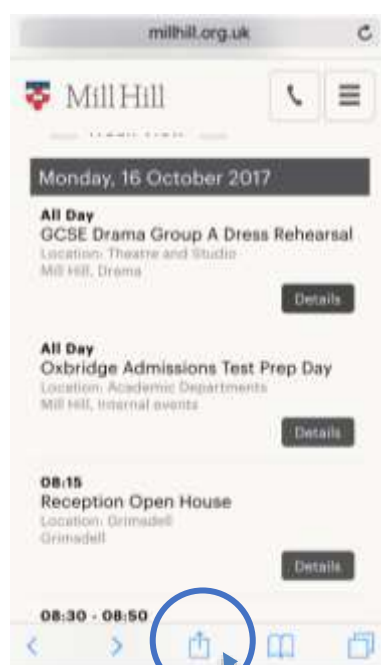

If you wish to sync events to your calendar individually, this can be done through clicking **'Add to my calendar'**

1. If you are visiting our calendar website on your mobile phone you will notice it loads up as a Mobile Web App. The Mobile Web App will allow you to access the school calendar on the go.
1. You can save the icon to your home screen to access the calendar quickly by clicking the middle icon and selecting 'Add to Home Screen'.