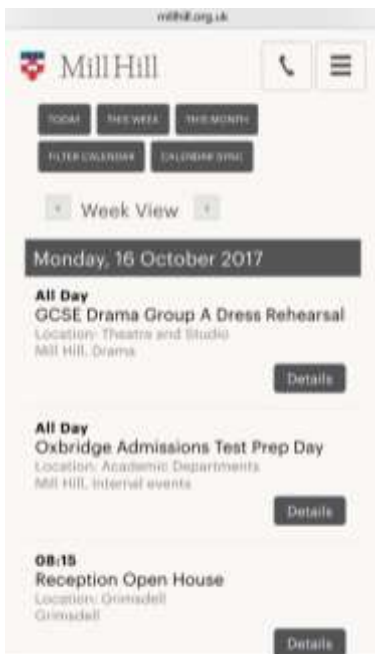

If you wish to sync events to your calendar individually, this can be done through clicking **'Add to my calendar'**

1. If you are visiting our calendar website on your mobile phone you will notice it loads up as a Mobile Web App. The Mobile Web App will allow you to access the school calendar on the go.
1. You can save the icon to your home screen to access the calendar quickly by clicking the middle icon and selecting 'Add to Home Screen'.